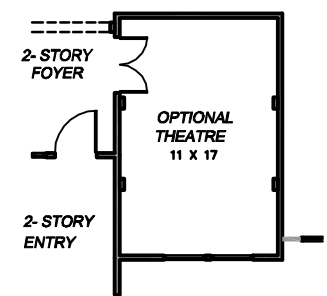

THIS OPTION ADDS APPROXIMATELY 217 SQUARE FEET TO THIS PLAN

THIS OPTION ADDS APPROXIMATELY 217 SQUARE FEET TO THIS PLAN

OPTIONAL 5' STORAGE EXTENSION - 9850 FT.